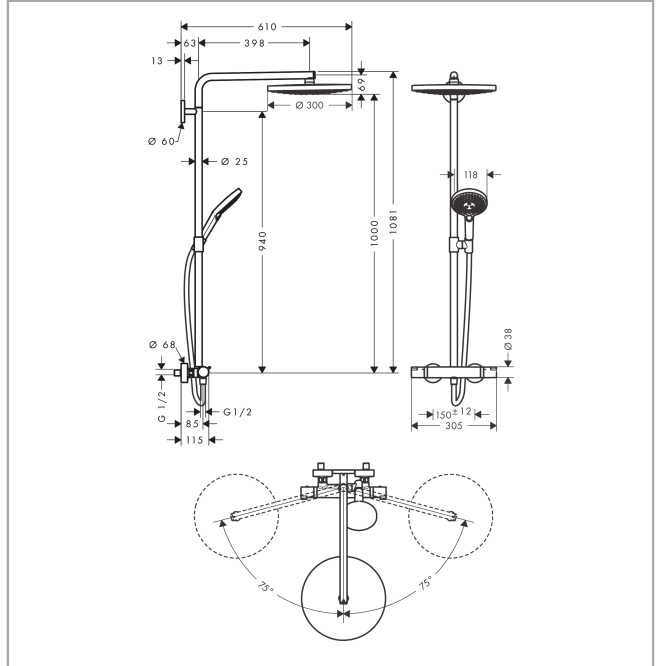

Scale drawing