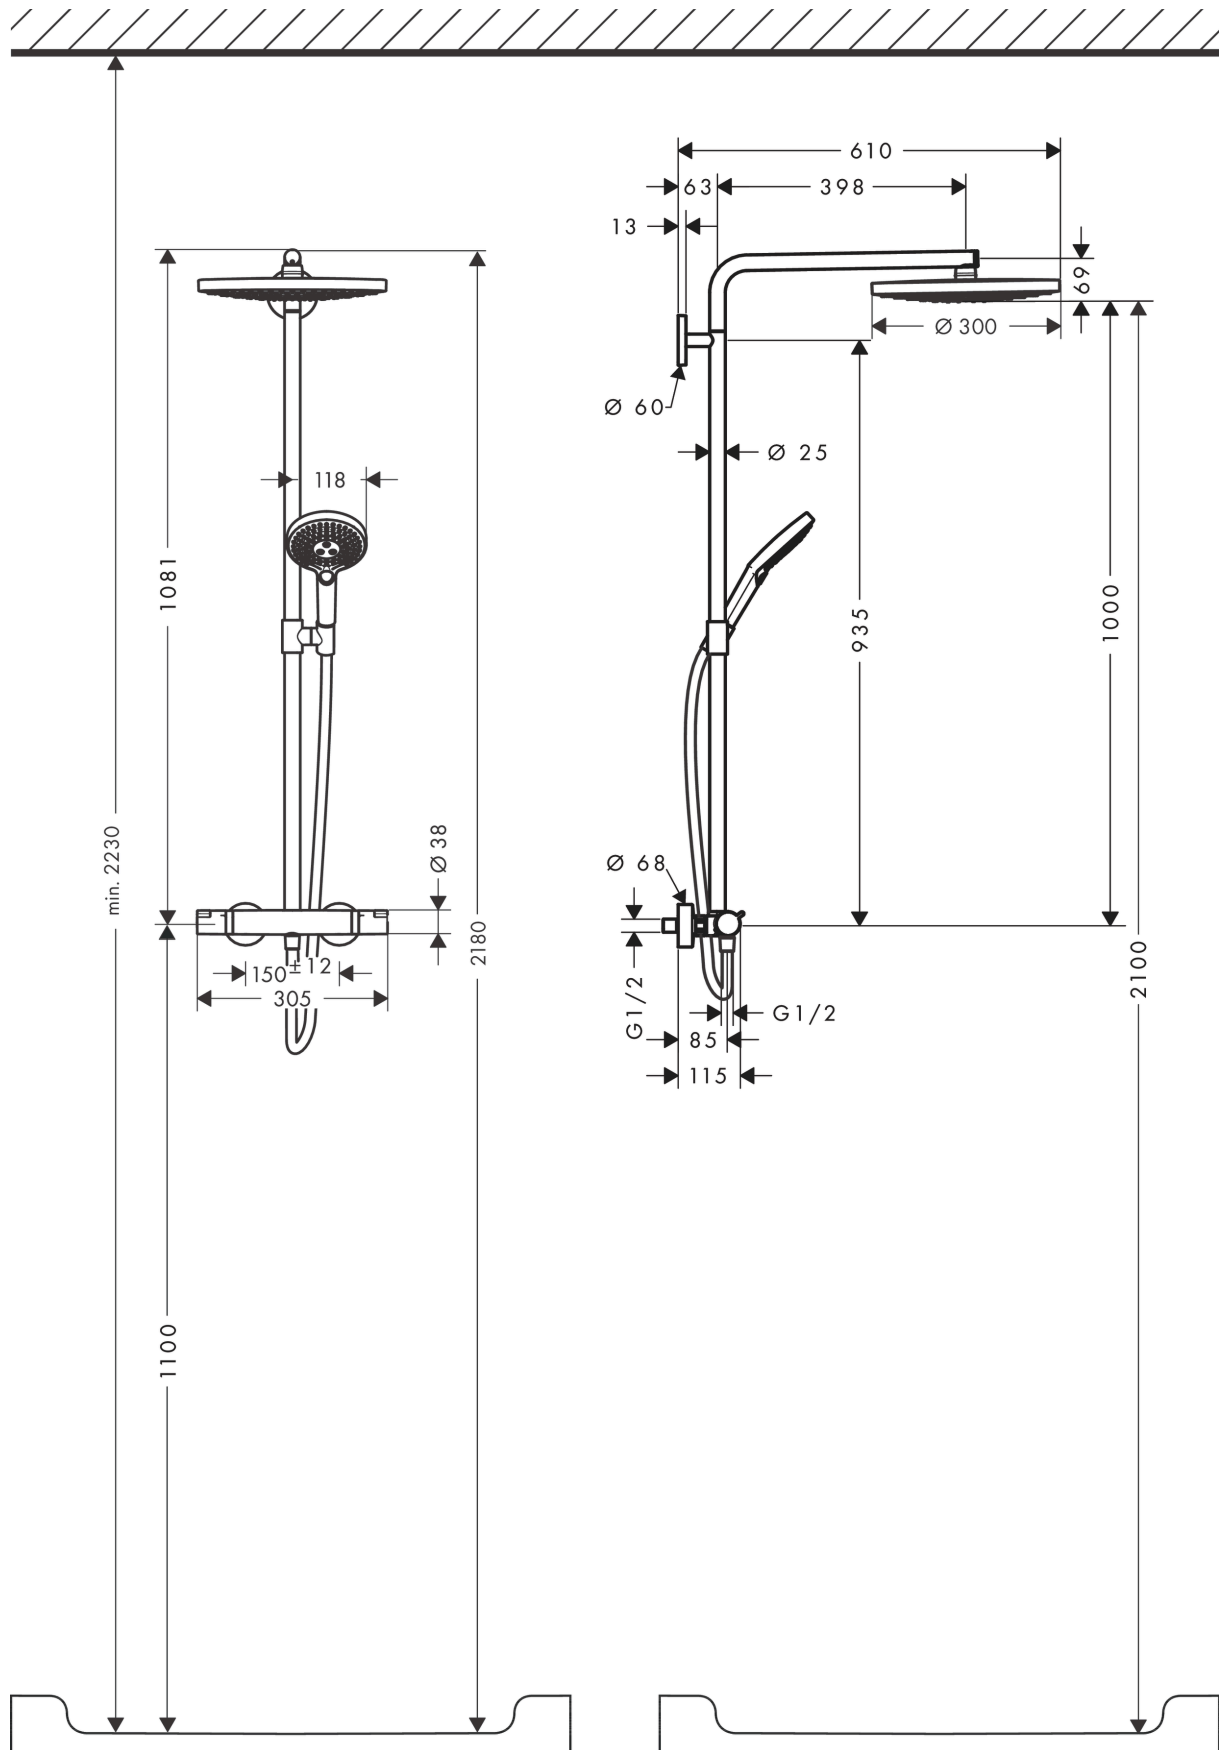

Raindance Select S
Showerpipe 300 2jet with thermostat
Finish: **Chrome** Article Number: **27133000**

Installation examples