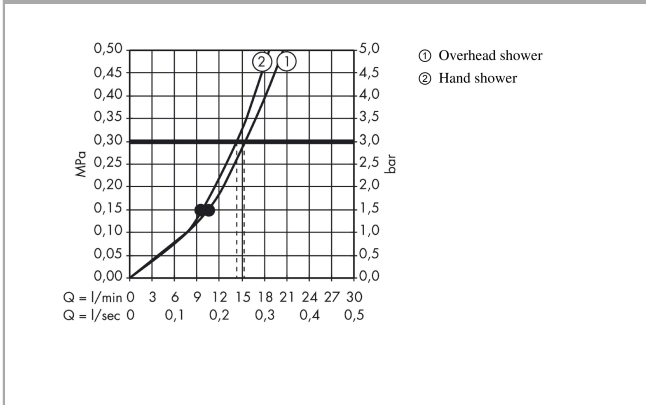

Raindance Select S
Showerpipe 300 2jet with thermostat
 Finish: **Chrome** Article Number: **27133000**

Description

product features

- consists of: overhead shower, hand shower, shower thermostat, shower hose, slider, shower bar
- overhead shower Raindance Select S 300 2jet
- shower head size overhead shower: 300 mm
- spray type overhead shower: RainAir, Rain
- convenient spray selection via Select button
- spray disc surface: chrome
- spray type hand shower: RainAir, Rain, Whirl
- maximum flow rate for Showerpipe at 3 bar: 15 l/min
- minimum flow pressure: 1,5 bar
- max. operating pressure: 10 bar
- pipe can be shortened in height
- shower bar diameter: 25 mm
- height-adjustable hand shower holder
- shower arm length overhead shower: 460 mm
- swivel shower arm
- thermostat Ecostat Comfort
- safety stop at 40°C
- adjustable hot water limitation
- outlets controlled via turning handle
- suitable for continuous flow water heaters
- mounting type: exposed installation
- connection dimension DN15
- connection thread G ½
- centre distance 150 ± 12 mm
- intrinsically safe against backflow
- 2 functions

Technology

Certificates / Sustainability

Raindance Select S
Showerpipe 300 2jet with thermostat
 Finish: **Chrome** Article Number: **27133000**

Product image

Scale drawing

Flowchart

Raindance Select S
Showerpipe 300 2jet with thermostat
 Finish: **Chrome** Article Number: **27133000**