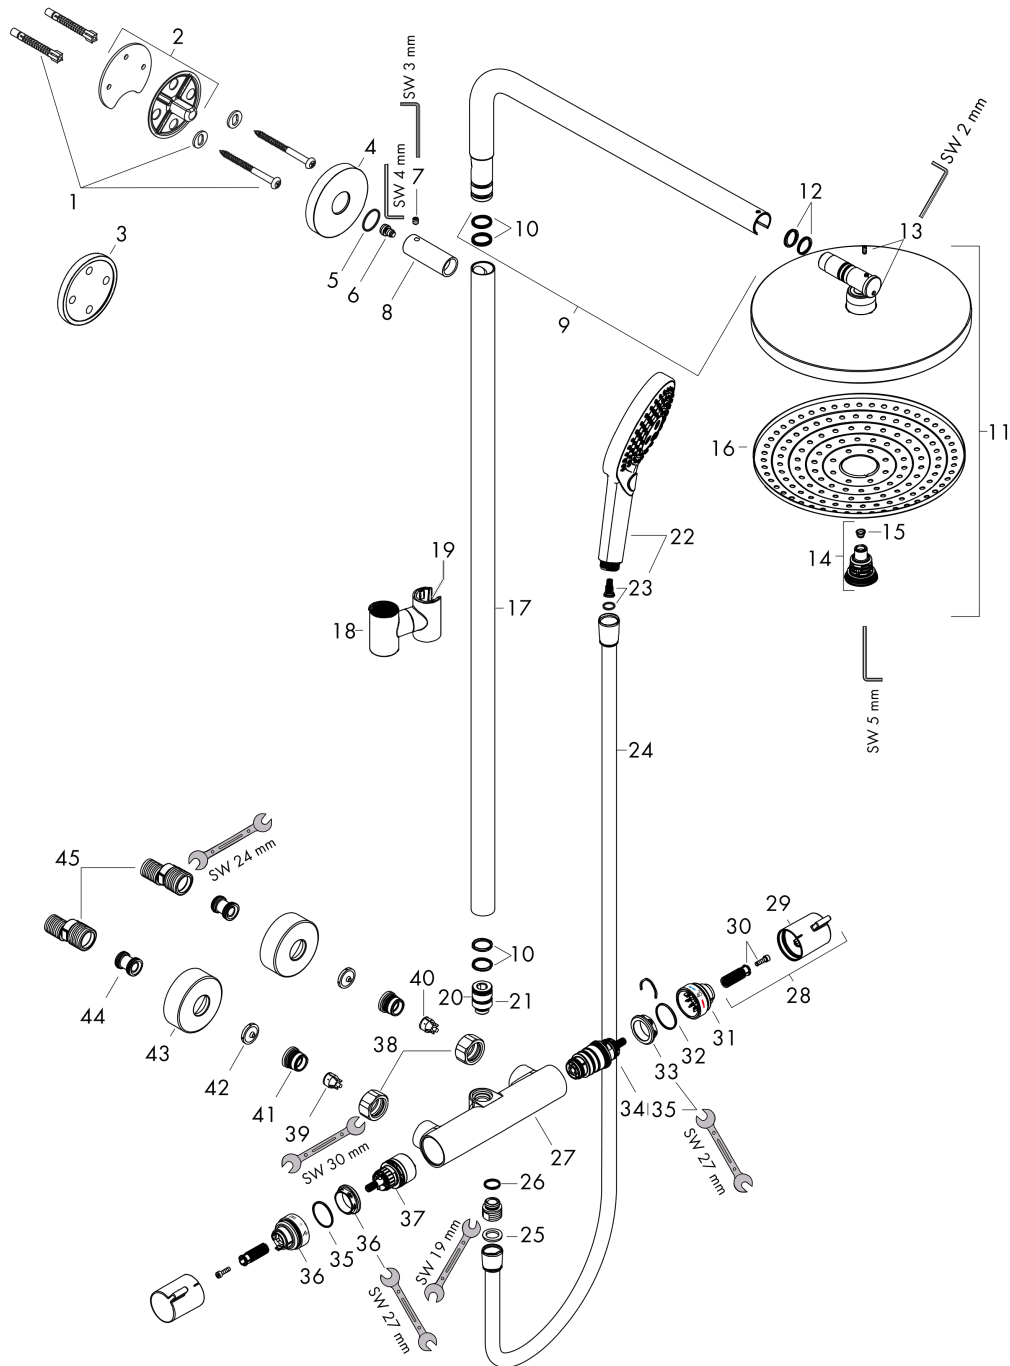

Raindance Select S
Showerpipe 300 2jet with thermostat
Finish: **Chrome** Article Number: **27133000**

Exploded Drawing

Year of production: >12/20

Raindance Select S
Showerpipe 300 2jet with thermostat
Finish: **Chrome** Article Number: **27133000**

Spare part list

Year of production: >12/20

Pos.	Description	Article Number	PC	PU
1	mounting set	96179000	4	1
2	wall flange	95688000	8	1
3	tile-matching-disk 7 mm	95239000	5	1
4	escutcheon Ø 60 mm	95692000	6	1
5	O-ring 20x2,5	92602000	2	1
6	screw	92137000	2	1
7	hollow set screw M6x5	98447000	1	1
8	sleeve	92166000	9	1
9	shower arm	98493000	18	1
10	O-ring 17x2,5	98387000	1	1
11	head shower	98377000	20	1
12	O-ring 17x2	98199000	1	1
13	hollow set screw M4x10	97667000	1	1
14	selector assy	98343000	12	1
15	filter	97735000	1	1
16	spray body	92292000	18	1
17	pipe 930 mm / Ø 25 mm	98496000	16	1
18	support, assy	95480000	12	1
19	hollow set screw M5x10	97672000	1	1
20	connecting thread	92861000	8	1
21	O-ring 12x2,25	98382000	1	1
22	handshower	26530000	98	1
23	filter insert	97708000	2	1
24	shower hose Isiflex'B 1,60 m	28276000	98	1
25	seal	98058000	1	1
26	O-ring 14x2	98129000	1	1
27	Thermostat	92850000	19	1
28	handle	95836000	8	1
29	pushbutton	92848000	2	1
30	handle fixing set	95843000	3	1
31	safety set	95839000	6	1
32	O-ring 26x1,5	98390000	1	1
33	nut	98913000	6	1
34	thermostat cartridge	98282000	14	1
35	cartridge for exchanged connections	92373000	18	1
36	stop ring for flow control	95927000	8	1
37	shut off unit with selector	98283000	12	1
38	set of nuts	96157000	8	1
39	non return valve (pressure-resistant up to 2 MPa)	93136000	8	1
40	non return valve	96737000	8	1
41	O-ring 17x1,5	98137000	1	1